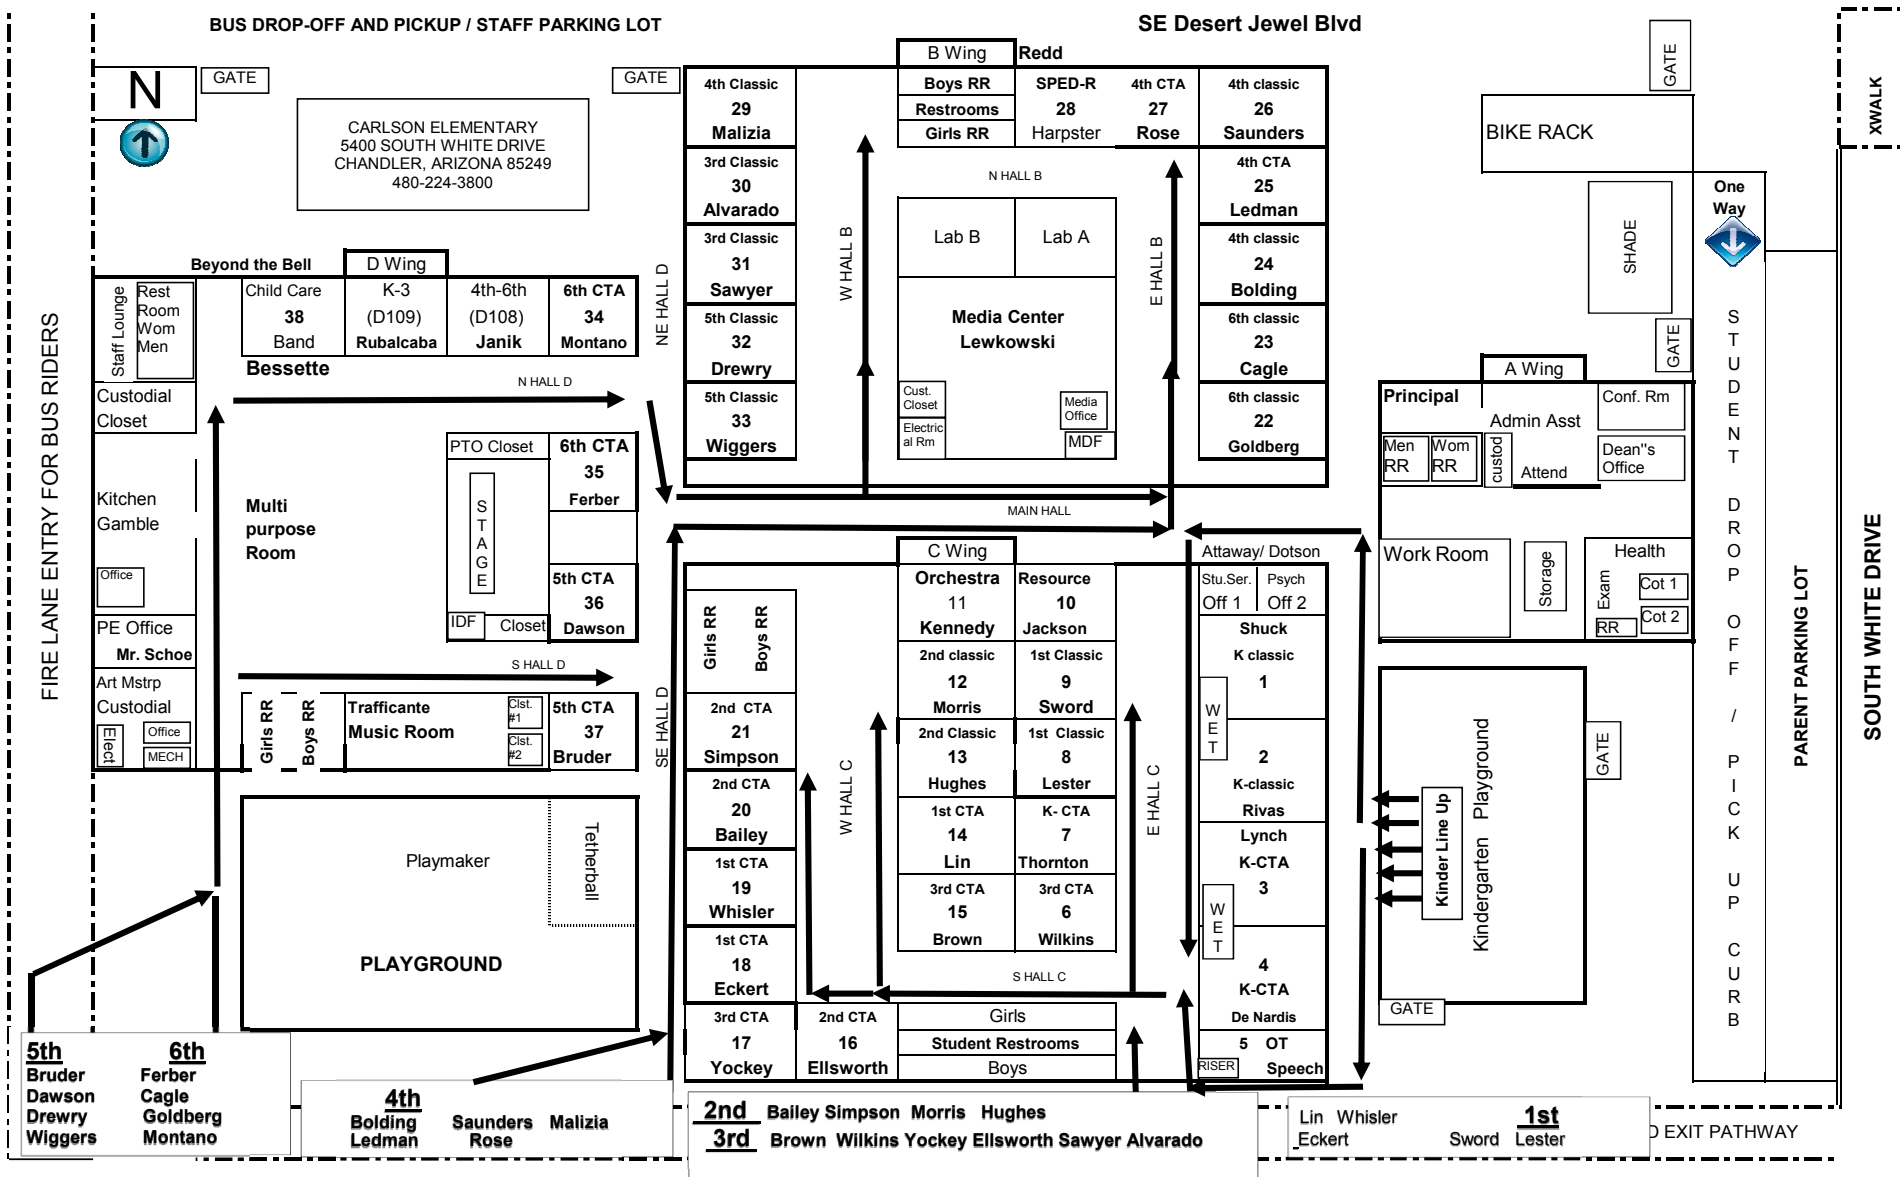

Carlson Arrival Line Up Map

FIRE LANE ENTRY FOR BUS RIDERS

STUDENT DROP OFF / PICKUP CURB

PARENT PARKING LOT

SOUTH WHITE DRIVE

XWALK

EXIT PATHWAY

5th
Bruder
Dawson
Drewry
Wiggers